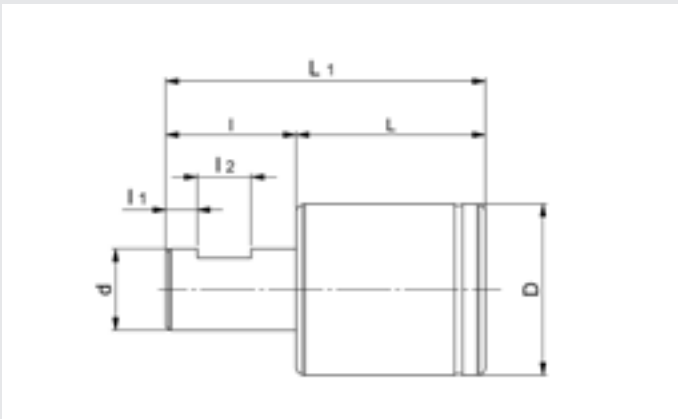

Journal bearings SL

Journal bearings designs

Design 1