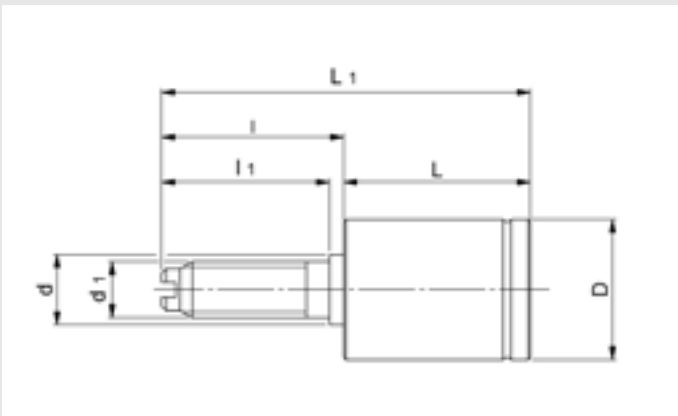

Journal bearings SL

Journal bearings designs

Design 2