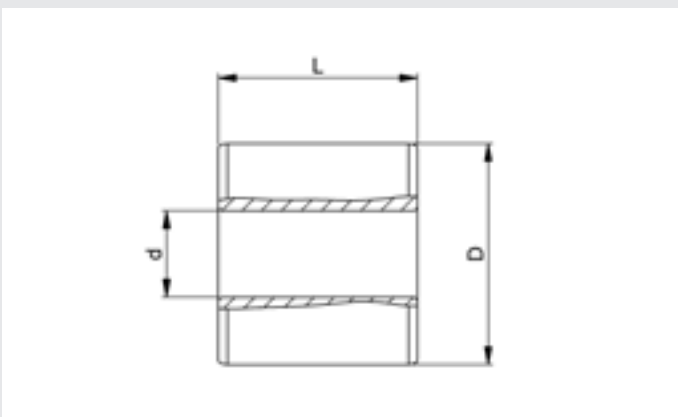

Journal bearings SL

Journal bearings designs

Design 3